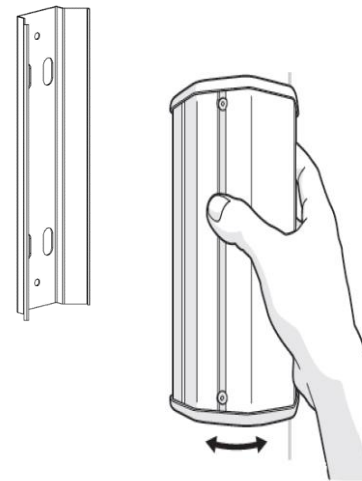

Mounting Instruction

VPD70

SMARTEQ™
■■■■■ antennas

Kista, Sweden
www.smarteq.com
info@smarteq.com
+46 8 792 92 00

500067 A

1

Mounting on a wall:

Mounting on a pole:

2

The antenna shall be oriented with the flat surface towards the receiver for optimal reception.

The antenna has 5 possible mounting directions.

3

Place the antenna into the bracket, and make sure it “clicks” into place.