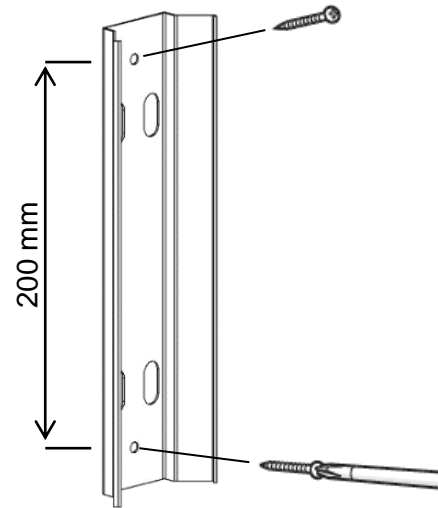

Mounting Instruction

VPD70

SMARTEQ™
■■■■■ antennas

Kista, Sweden
www.smarteq.com
info@smarteq.com
+46 8 792 92 00

500067 A

1

Mounting on a wall:

Mounting on a pole:

2

The antenna shall be oriented with the flat surface towards the receiver for optimal reception.

The antenna has 5 possible mounting directions.

3

Place the antenna into the bracket, and make sure it “clicks” into place.