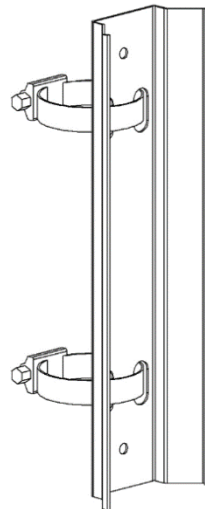

Mounting Instruction

VPD70

SMARTEQ™
■■■■■ antennas

Kista, Sweden
www.smarteq.com
info@smarteq.com
+46 8 792 92 00

500067 A

1

Mounting on a wall:

Mounting on a pole:

2

The antenna shall be oriented with the flat surface towards the receiver for optimal reception.

The antenna has 5 possible mounting directions.

3

Place the antenna into the bracket, and make sure it “clicks” into place.